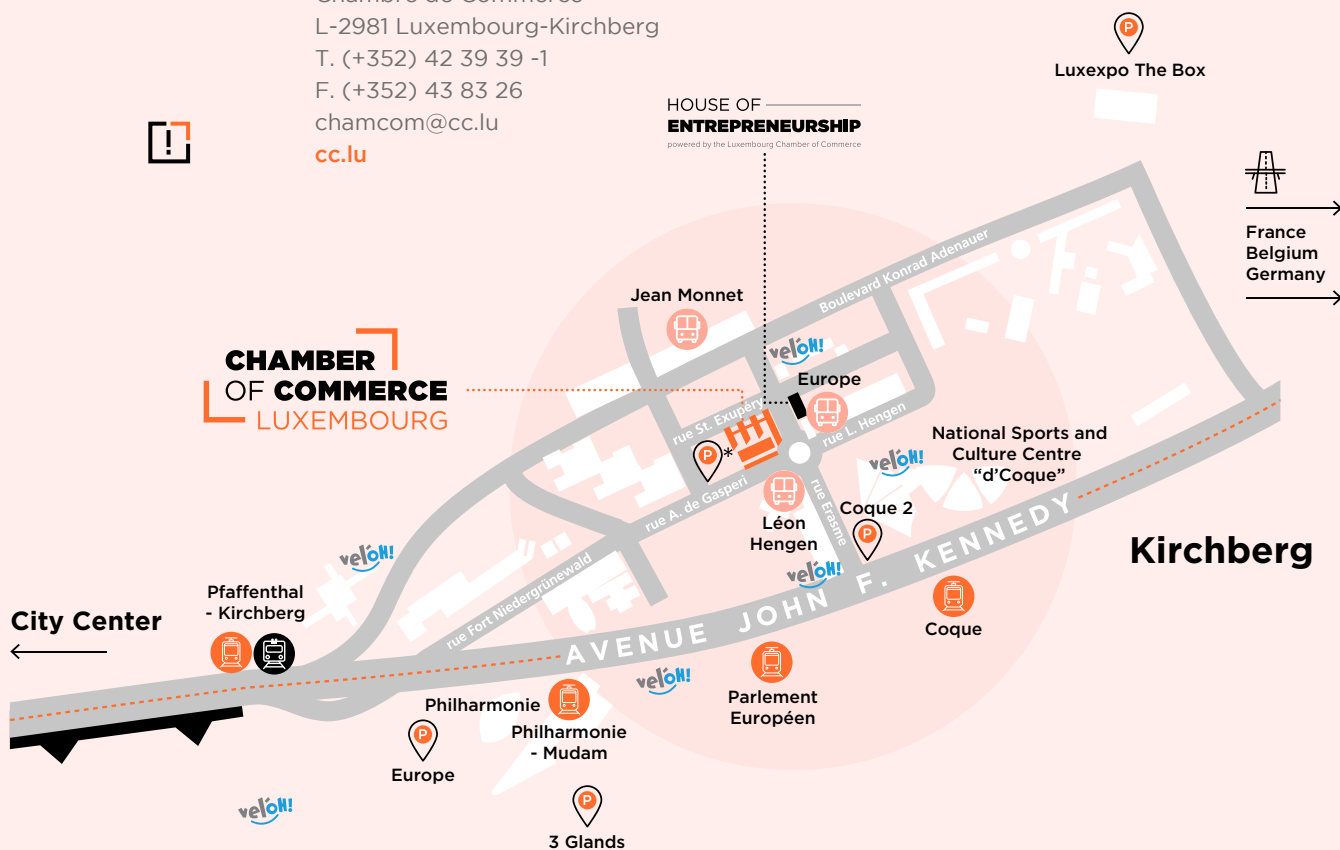

The Chamber of Commerce is open from 8 am to 5.30 pm

Its offices are located at
7, rue Alcide de Gasperi
L-1615 Luxembourg-Kirchberg

Postal address

Chambre de Commerce
L-2981 Luxembourg-Kirchberg
T. (+352) 42 39 39 -1
F. (+352) 43 83 26
chamcom@cc.lu
cc.lu

**CHAMBER
OF COMMERCE**
LUXEMBOURG

Bus

Tram

Train

Stations vel'OH

More information
on mobiliteit.lu

**Reserved for visitors, subject to availability*